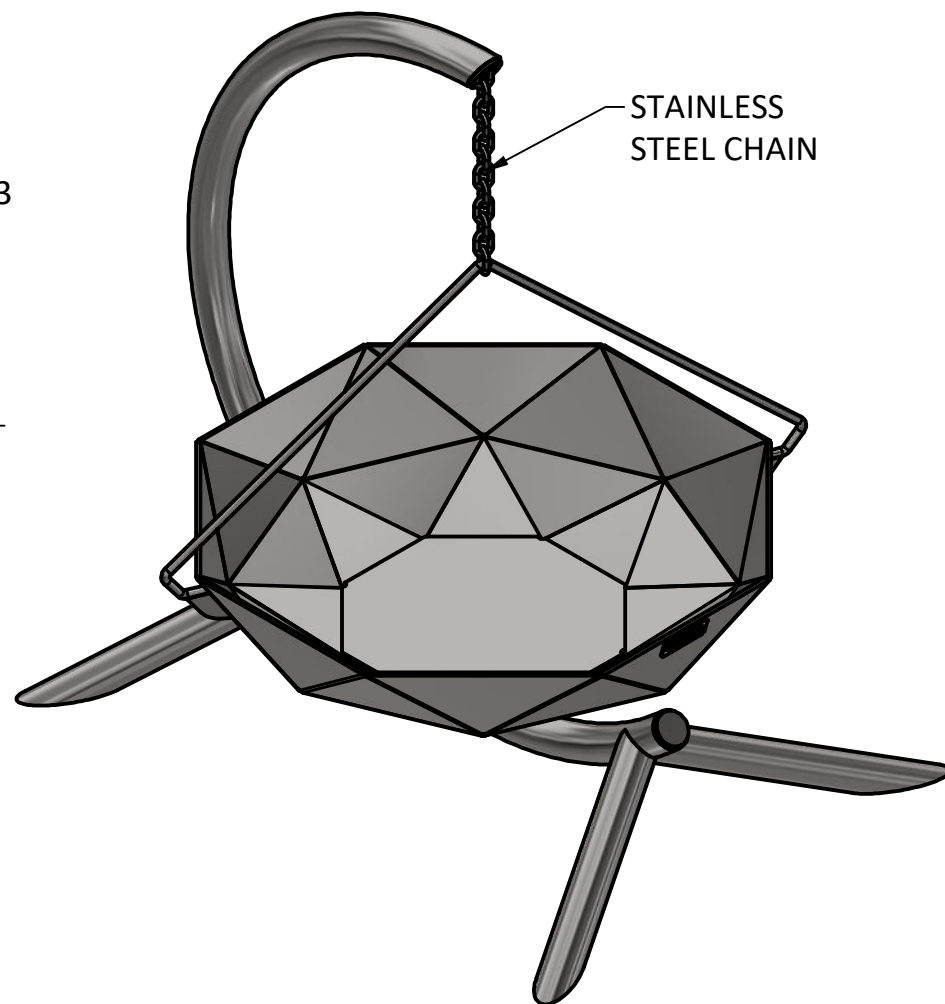

IRON EMBERS

PRODUCT

2' Pendant Fire Bowl

SKU

AA-0038

Actual dimensions may vary, information on this drawing is for reference only

www.ironembers.com

IRON EMBERS

PRODUCT 3' Pendant Hanging Fire Bowl

SKU AA-0039

Actual dimensions may vary, information on this drawing is for reference only

www.ironembers.com

IRON EMBERS

PRODUCT

4' Pendant Hanging Fire Bowl

SKU

AA-0040

Actual dimensions may vary, information on this drawing is for reference only

www.ironembers.com