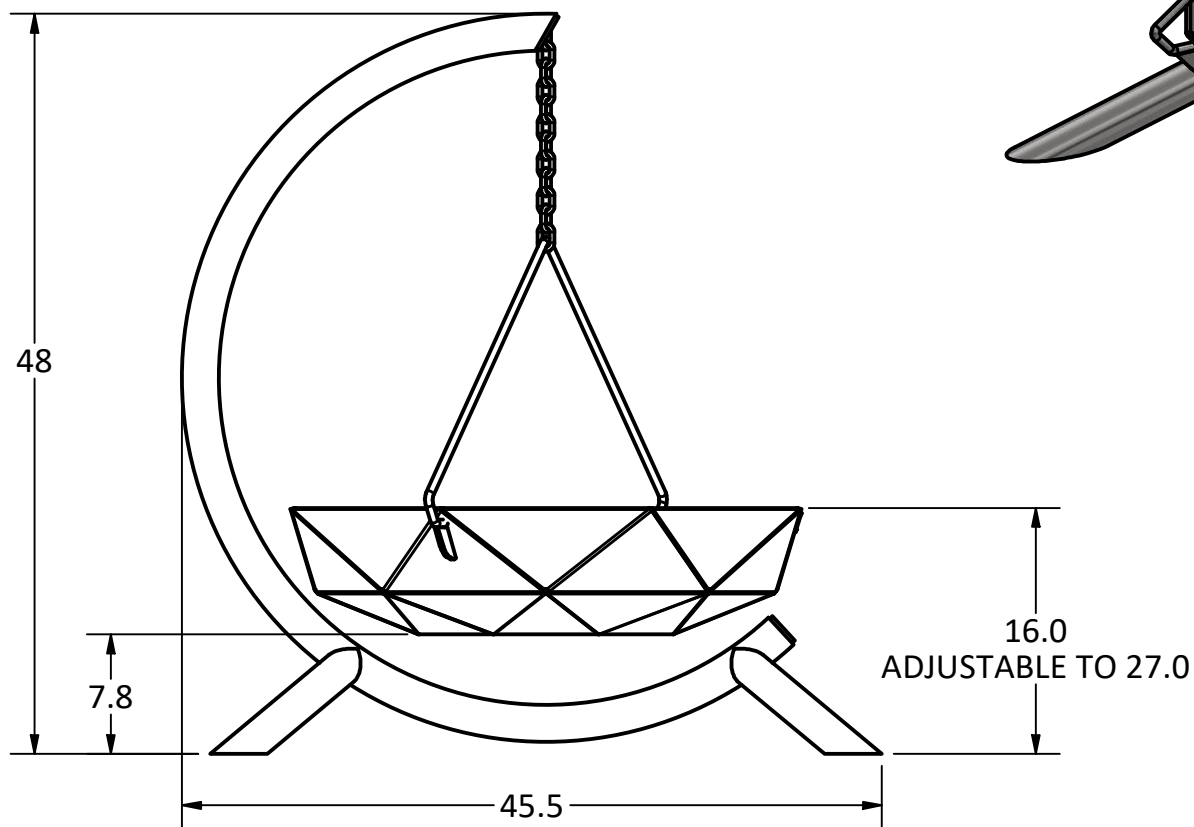

IRON EMBERS

PRODUCT

2' Pendant Fire Bowl

SKU

AA-0038

Actual dimensions may vary, information on this drawing is for reference only

www.ironembers.com

IRON EMBERS

PRODUCT 3' Pendant Hanging Fire Bowl

SKU AA-0039

Actual dimensions may vary, information on this drawing is for reference only

www.ironembers.com

IRON EMBERS

PRODUCT

4' Pendant Hanging Fire Bowl

SKU