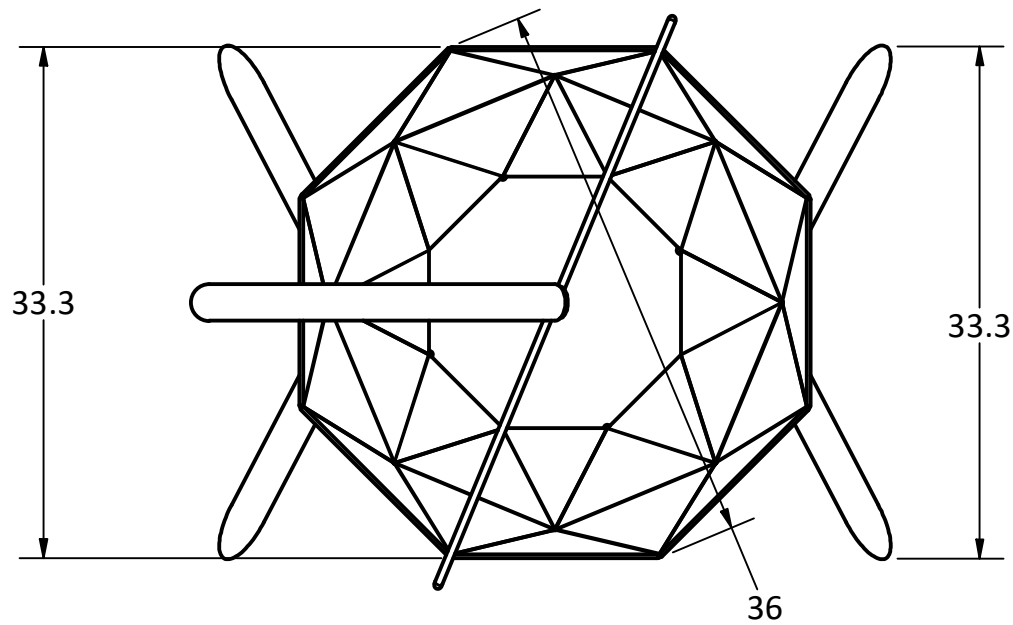

IRON EMBERS

PRODUCT

2' Pendant Fire Bowl

SKU

AA-0038

Actual dimensions may vary, information on this drawing is for reference only

www.ironembers.com

IRON EMBERS

PRODUCT 3' Pendant Hanging Fire Bowl

SKU AA-0039

Actual dimensions may vary, information on this drawing is for reference only

www.ironembers.com

IRON EMBERS

PRODUCT

4' Pendant Hanging Fire Bowl

SKU

AA-0040

Actual dimensions may vary, information on this drawing is for reference only

www.ironembers.com