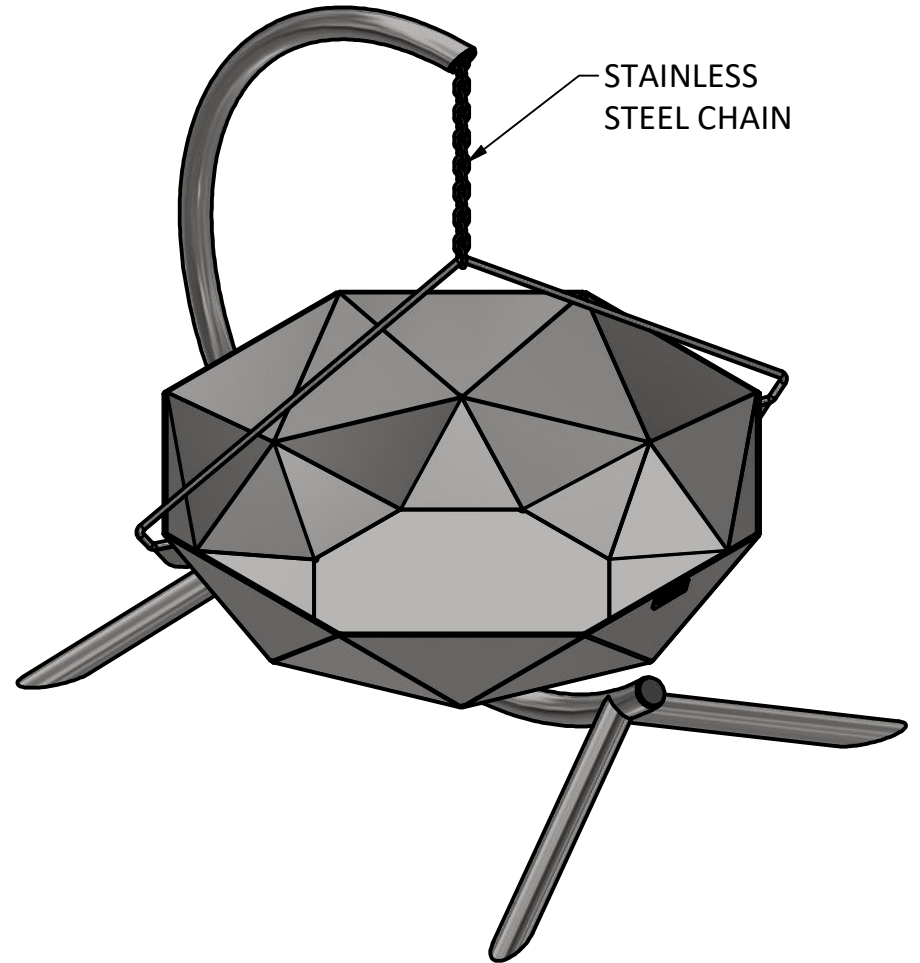

IRON EMBERS

PRODUCT

2' Pendant Fire Bowl

SKU

AA-0038

Actual dimensions may vary, information on this drawing is for reference only

www.ironembers.com

IRON EMBERS

PRODUCT 3' Pendant Hanging Fire Bowl

SKU AA-0039

Actual dimensions may vary, information on this drawing is for reference only

www.ironembers.com

IRON EMBERS

PRODUCT

4' Pendant Hanging Fire Bowl

SKU