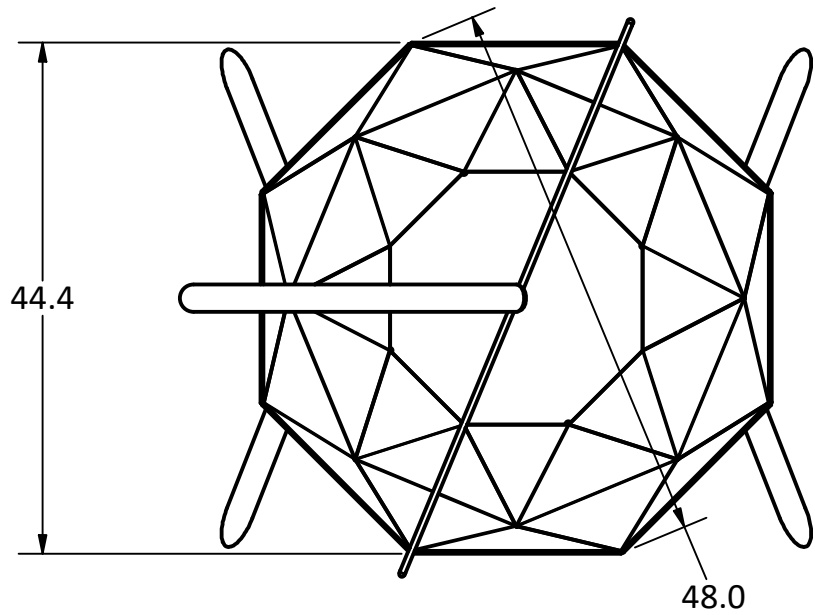

IRON EMBERS

PRODUCT

2' Pendant Fire Bowl

SKU

AA-0038

Actual dimensions may vary, information on this drawing is for reference only

www.ironembers.com

IRON EMBERS

PRODUCT 3' Pendant Hanging Fire Bowl

SKU AA-0039

Actual dimensions may vary, information on this drawing is for reference only

www.ironembers.com

IRON EMBERS

PRODUCT

4' Pendant Hanging Fire Bowl

SKU

AA-0040

Actual dimensions may vary, information on this drawing is for reference only

www.ironembers.com