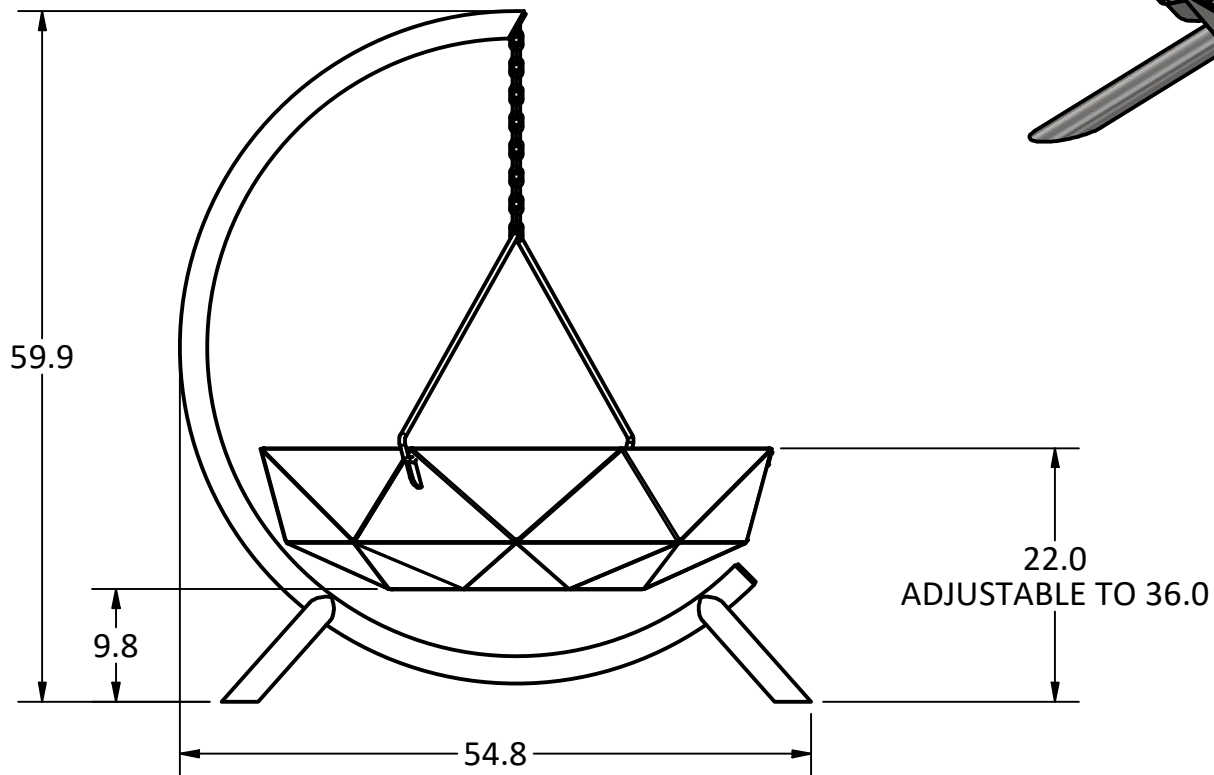

IRON EMBERS

PRODUCT

2' Pendant Fire Bowl

SKU

AA-0038

Actual dimensions may vary, information on this drawing is for reference only

www.ironembers.com

IRON EMBERS

PRODUCT 3' Pendant Hanging Fire Bowl

SKU AA-0039

Actual dimensions may vary, information on this drawing is for reference only

www.ironembers.com

IRON EMBERS

PRODUCT

4' Pendant Hanging Fire Bowl

SKU

AA-0040

Actual dimensions may vary, information on this drawing is for reference only

www.ironembers.com