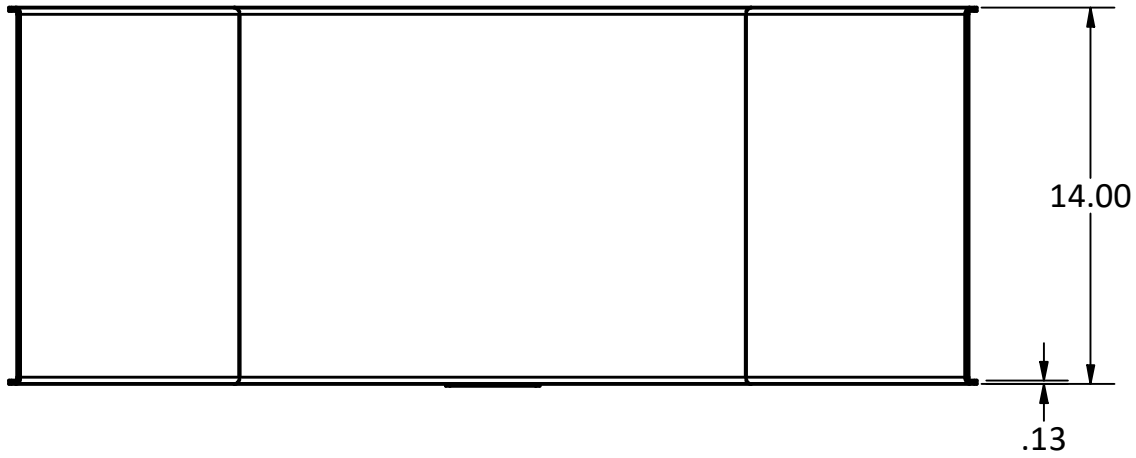

IRON EMBERS

PRODUCT	2' Tamarack Log Holder	SKU	AH-0001
Actual dimensions may vary, information on this drawing is for reference only			
			www.ironembers.com

IRON EMBERS

PRODUCT	3' Tamarack Log Holder	SKU	AH-0002
Actual dimensions may vary, information on this drawing is for reference only			www.ironembers.com

IRON EMBERS

PRODUCT	4' Tamarack Log Holder	SKU	AH-0003
<small>Actual dimensions may vary, information on this drawing is for reference only</small>			www.ironembers.com

IRON EMBERS

PRODUCT	5' Tamarack Log Holder	SKU	AH-0004
Actual dimensions may vary, information on this drawing is for reference only			www.ironembers.com