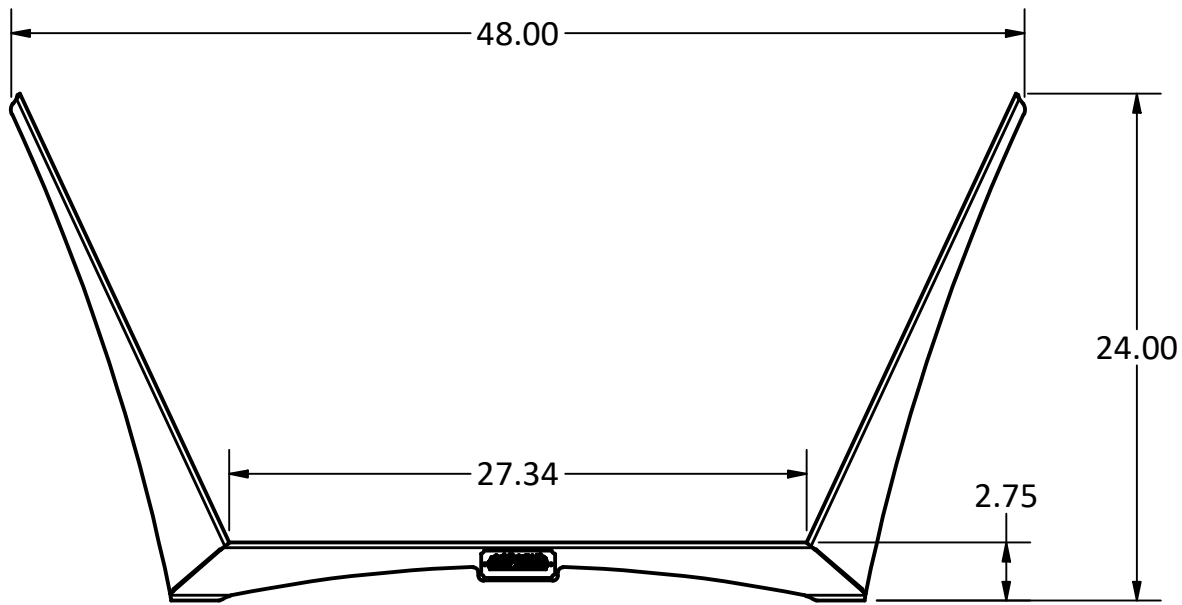

IRON EMBERS

PRODUCT	2' Tamarack Log Holder	SKU	AH-0001
Actual dimensions may vary, information on this drawing is for reference only			
			www.ironembers.com

IRON EMBERS

PRODUCT	3' Tamarack Log Holder	SKU	AH-0002
Actual dimensions may vary, information on this drawing is for reference only			www.ironembers.com

IRON EMBERS

PRODUCT	4' Tamarack Log Holder	SKU	AH-0003
<small>Actual dimensions may vary, information on this drawing is for reference only</small>			www.ironembers.com

IRON EMBERS

PRODUCT	5' Tamarack Log Holder	SKU	AH-0004
Actual dimensions may vary, information on this drawing is for reference only			www.ironembers.com