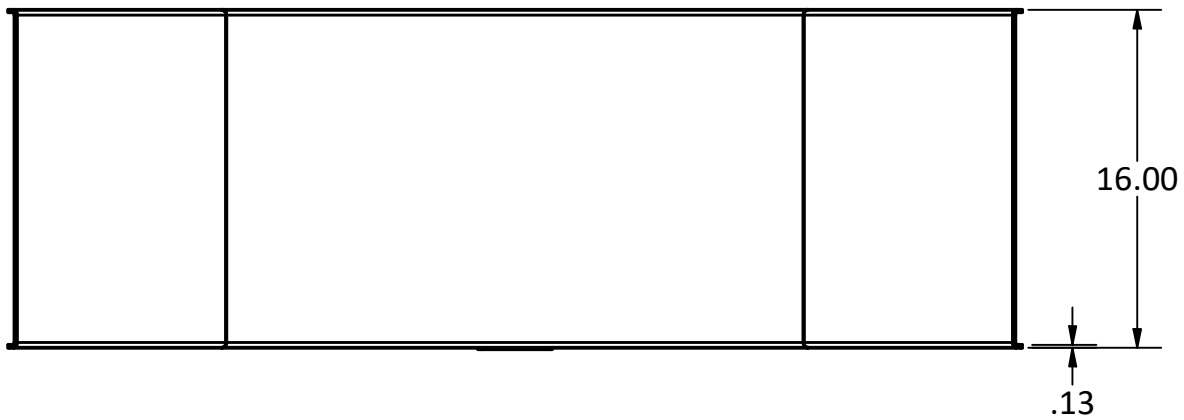

IRON EMBERS

PRODUCT	2' Tamarack Log Holder	SKU	AH-0001
Actual dimensions may vary, information on this drawing is for reference only			
			www.ironembers.com

IRON EMBERS

PRODUCT	3' Tamarack Log Holder	SKU	AH-0002
Actual dimensions may vary, information on this drawing is for reference only			www.ironembers.com

IRON EMBERS

PRODUCT	4' Tamarack Log Holder	SKU	AH-0003
<small>Actual dimensions may vary, information on this drawing is for reference only</small>			www.ironembers.com

IRON EMBERS

PRODUCT	5' Tamarack Log Holder	SKU	AH-0004
Actual dimensions may vary, information on this drawing is for reference only			www.ironembers.com