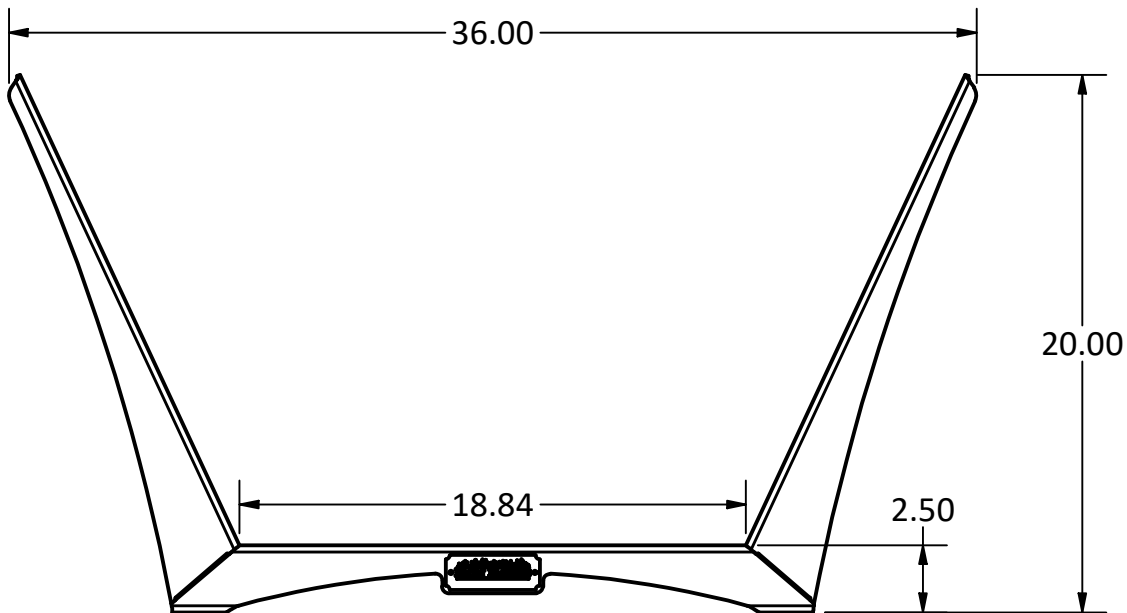

IRON EMBERS

PRODUCT	2' Tamarack Log Holder	SKU	AH-0001
Actual dimensions may vary, information on this drawing is for reference only			
			www.ironembers.com

IRON EMBERS

PRODUCT	3' Tamarack Log Holder	SKU	AH-0002
Actual dimensions may vary, information on this drawing is for reference only			www.ironembers.com

IRON EMBERS

PRODUCT	4' Tamarack Log Holder	SKU	AH-0003
<small>Actual dimensions may vary, information on this drawing is for reference only</small>			www.ironembers.com

IRON EMBERS

PRODUCT	5' Tamarack Log Holder	SKU	AH-0004
Actual dimensions may vary, information on this drawing is for reference only			www.ironembers.com