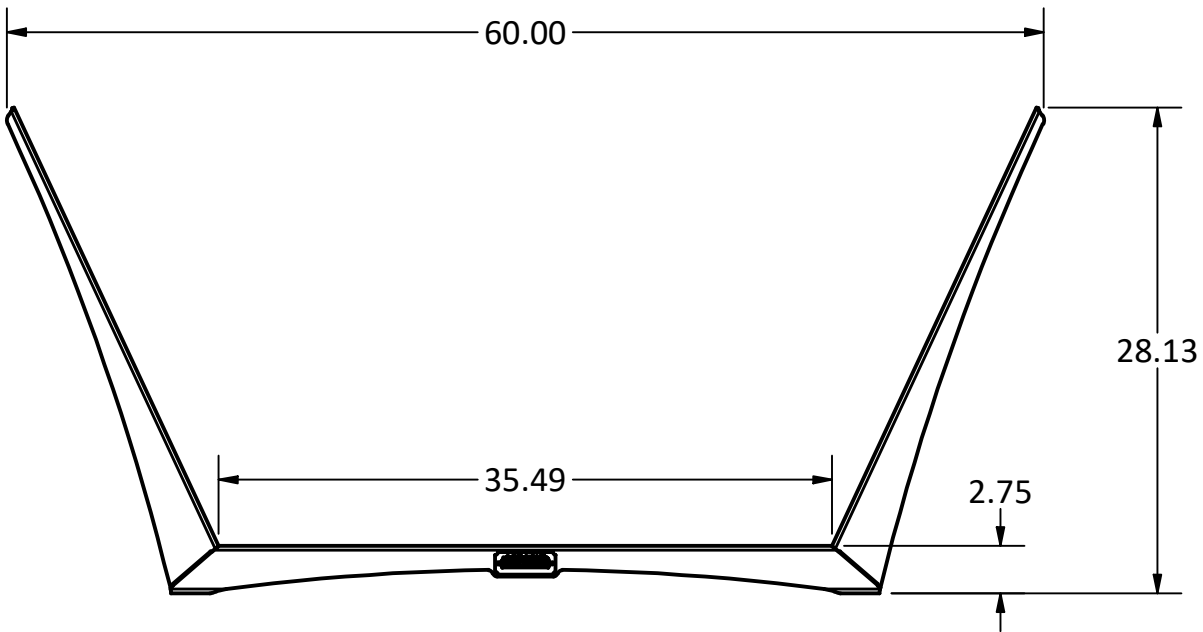

IRON EMBERS

PRODUCT	2' Tamarack Log Holder	SKU	AH-0001
Actual dimensions may vary, information on this drawing is for reference only			
			www.ironembers.com

IRON EMBERS

PRODUCT	3' Tamarack Log Holder	SKU	AH-0002
Actual dimensions may vary, information on this drawing is for reference only			www.ironembers.com

IRON EMBERS

PRODUCT	4' Tamarack Log Holder	SKU	AH-0003
<small>Actual dimensions may vary, information on this drawing is for reference only</small>			www.ironembers.com

IRON EMBERS

PRODUCT	5' Tamarack Log Holder	SKU	AH-0004
Actual dimensions may vary, information on this drawing is for reference only			www.ironembers.com