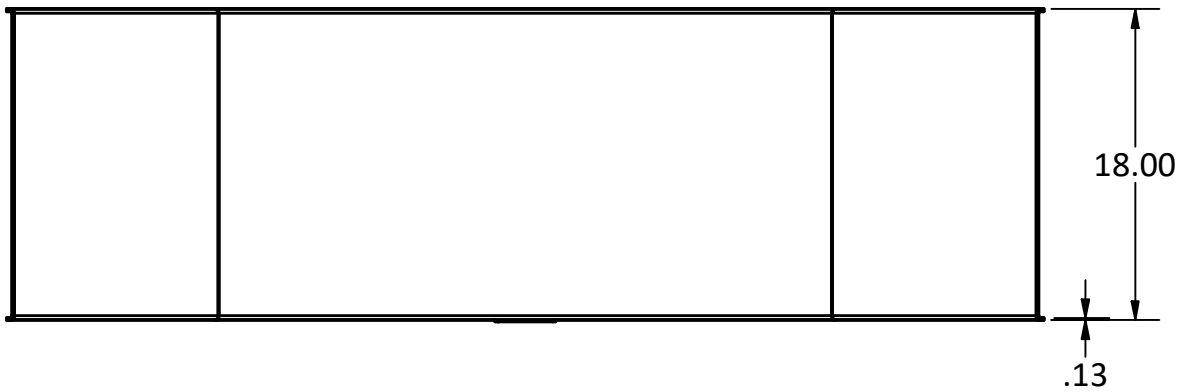

IRON EMBERS

PRODUCT	2' Tamarack Log Holder	SKU	AH-0001
Actual dimensions may vary, information on this drawing is for reference only			
			www.ironembers.com

IRON EMBERS

PRODUCT	3' Tamarack Log Holder	SKU	AH-0002
Actual dimensions may vary, information on this drawing is for reference only			www.ironembers.com

IRON EMBERS

PRODUCT	4' Tamarack Log Holder	SKU	AH-0003
<small>Actual dimensions may vary, information on this drawing is for reference only</small>			www.ironembers.com

IRON EMBERS

PRODUCT	5' Tamarack Log Holder	SKU	AH-0004
Actual dimensions may vary, information on this drawing is for reference only			www.ironembers.com