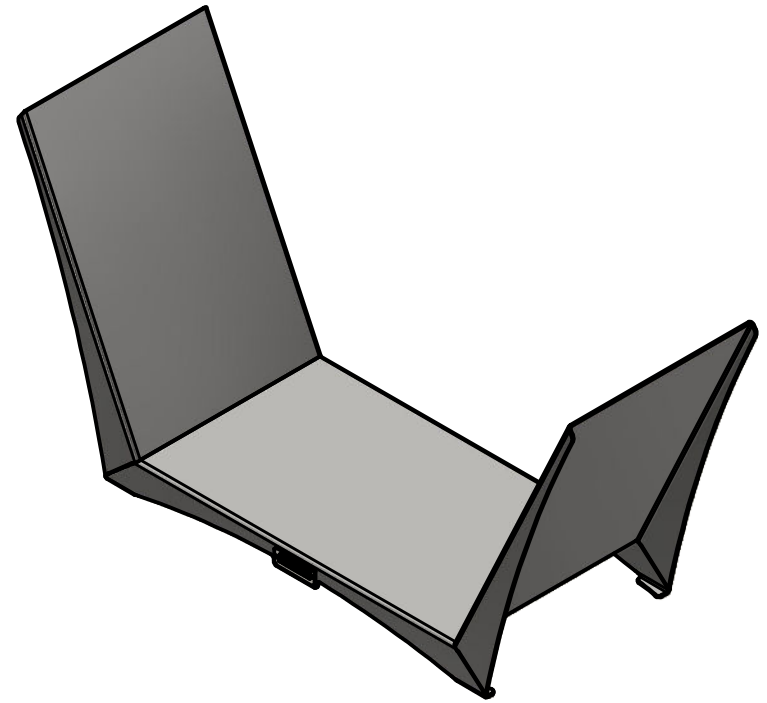

IRON EMBERS

PRODUCT	2' Tamarack Log Holder	SKU	AH-0001
Actual dimensions may vary, information on this drawing is for reference only			
			www.ironembers.com

IRON EMBERS

PRODUCT	3' Tamarack Log Holder	SKU	AH-0002
Actual dimensions may vary, information on this drawing is for reference only			www.ironembers.com

IRON EMBERS

PRODUCT	4' Tamarack Log Holder	SKU	AH-0003
<small>Actual dimensions may vary, information on this drawing is for reference only</small>			www.ironembers.com

IRON EMBERS

PRODUCT	5' Tamarack Log Holder	SKU	AH-0004
Actual dimensions may vary, information on this drawing is for reference only			www.ironembers.com